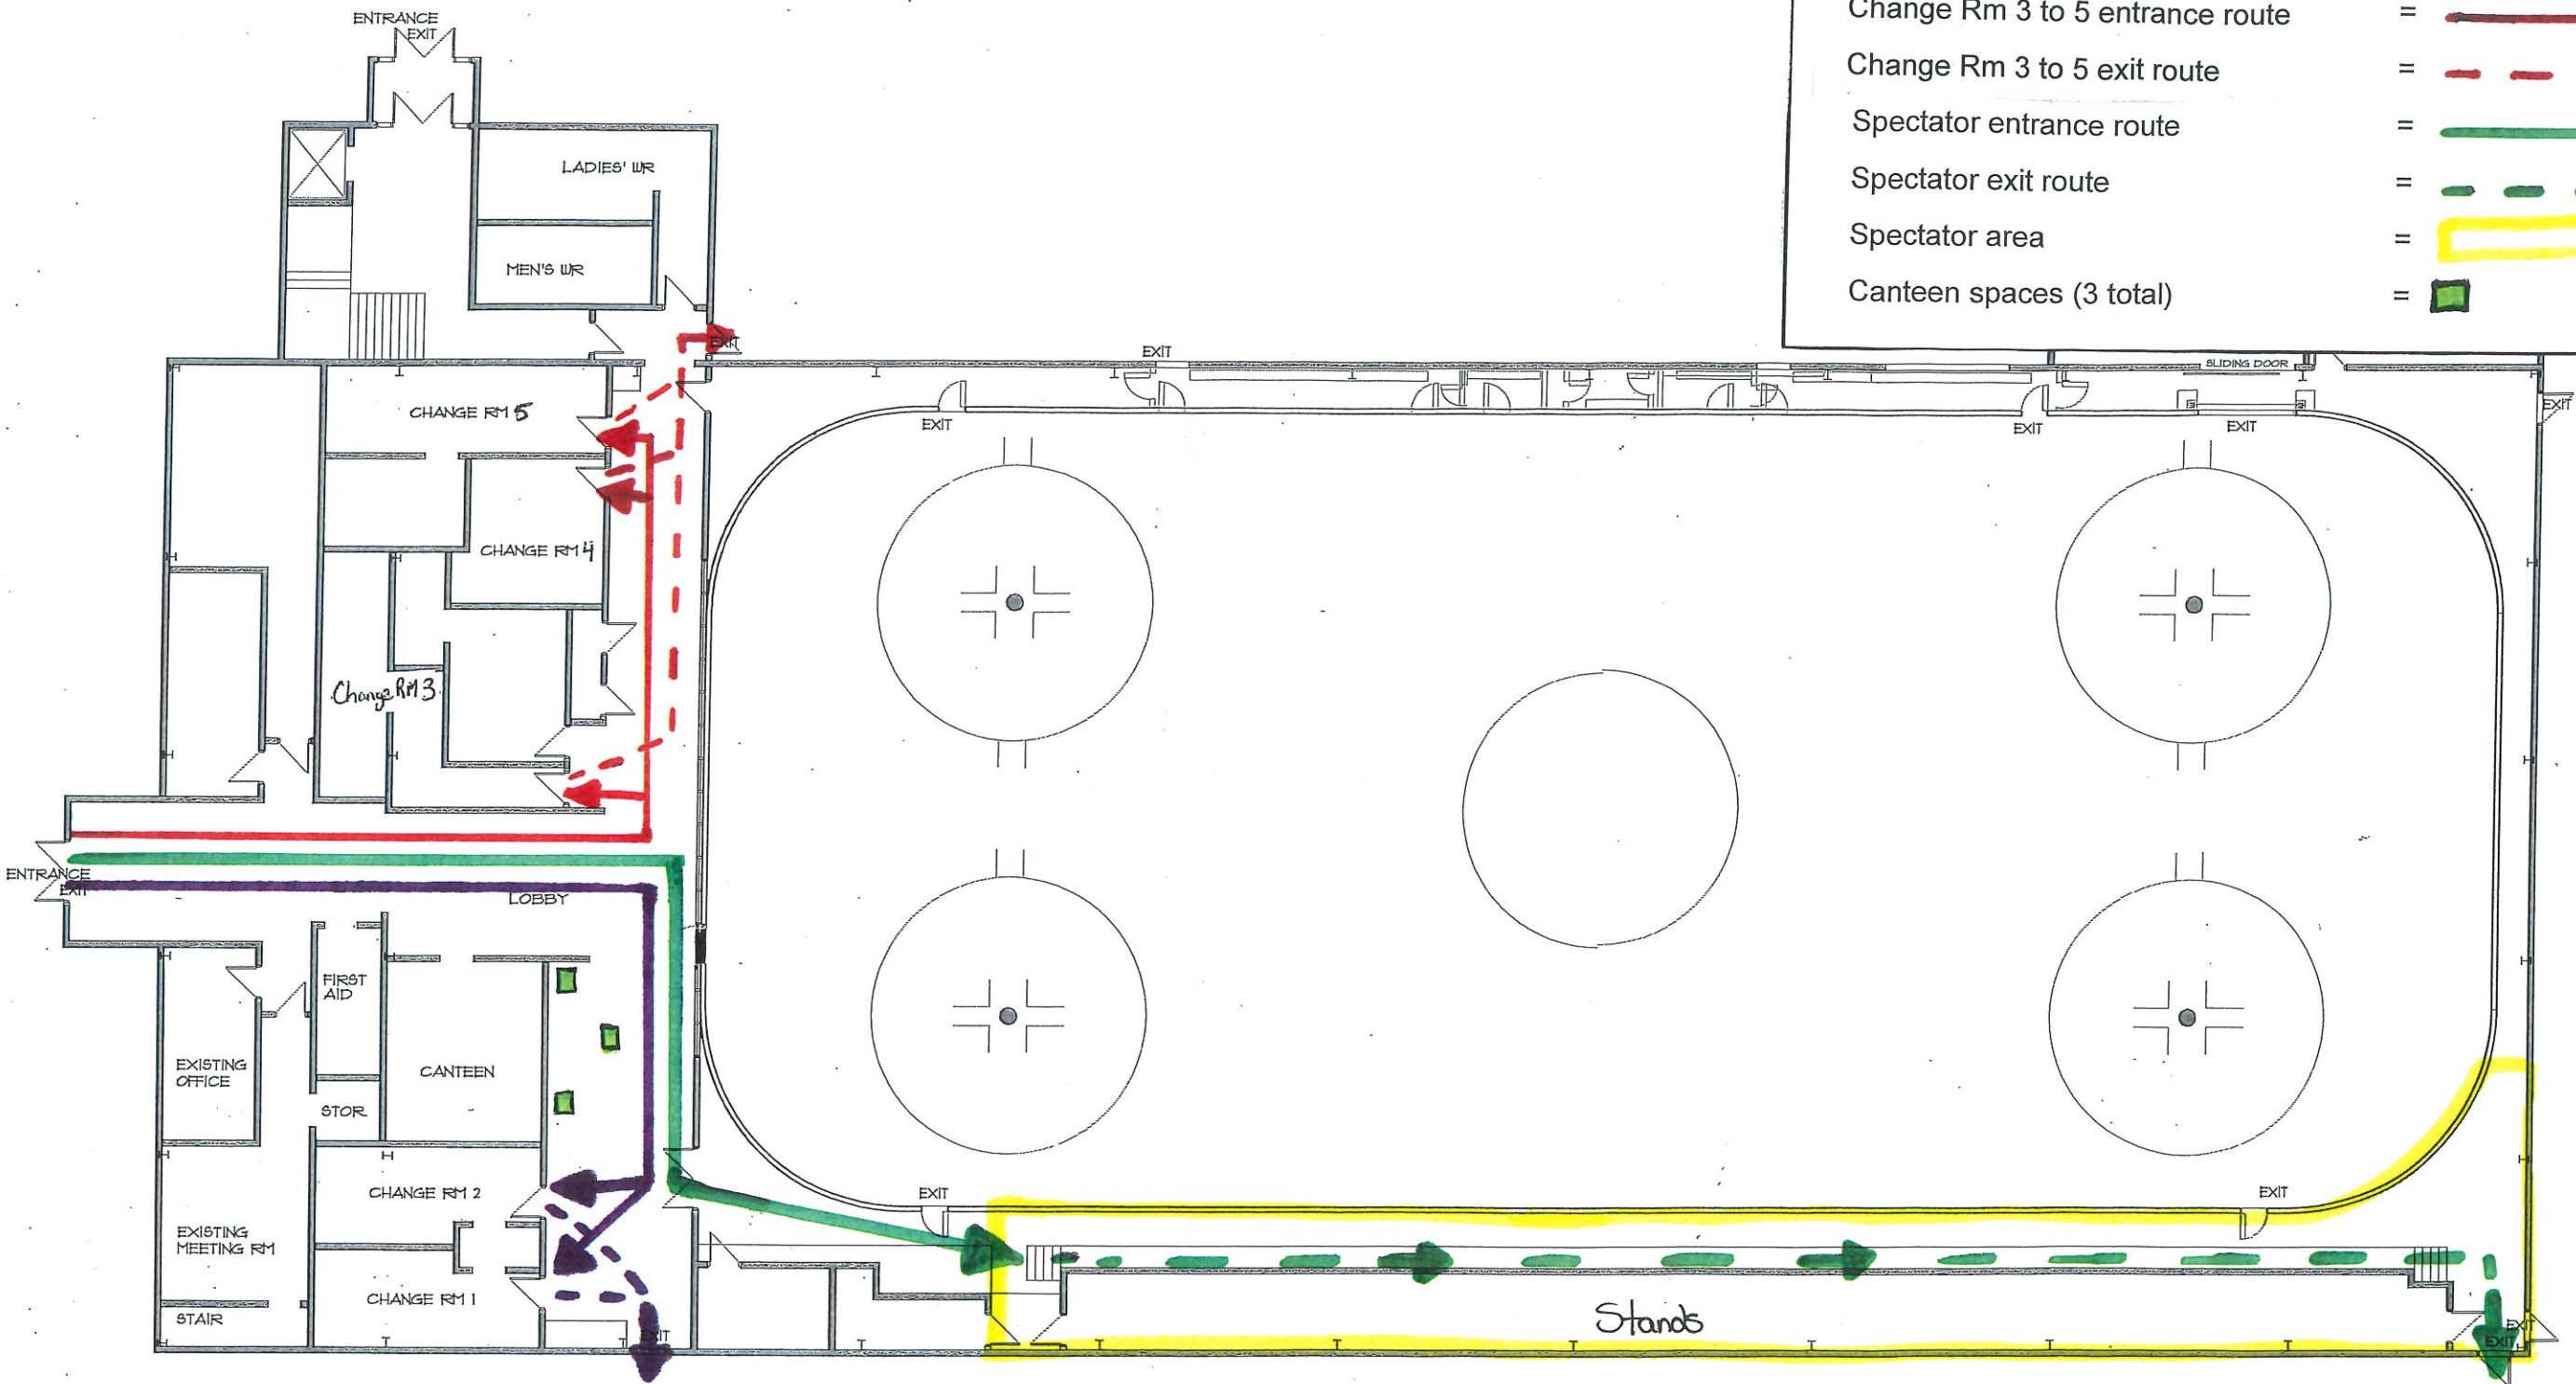

Legend	
Change Rm 1 or 2 entrance route	=
Change Rm 1 or 2 exit route	=
Change Rm 3 to 5 entrance route	=
Change Rm 3 to 5 exit route	=
Spectator entrance route	=
Spectator exit route	=
Spectator area	=
Canteen spaces (3 total)	=

Winchester Arena Floor Plan